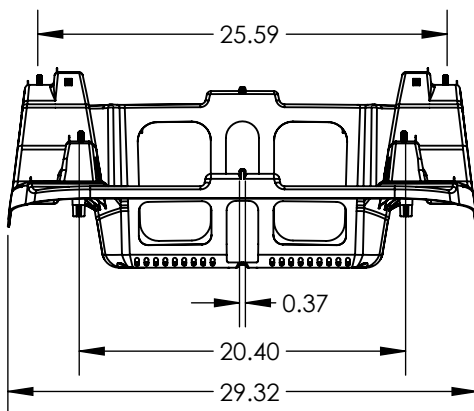

ITEM NO	DESCRIPTION	QTY IN KIT
1	BX CHASSIS 5 DEG ASSEMBLY	1

Part Number	Description
BX-5D-P1	BX CHASSIS 5 DEG

1) BX Chassis 5 Deg Assembly

Property	Value
Material	BASF ULTRAMID 8233GHS
Finish	Black