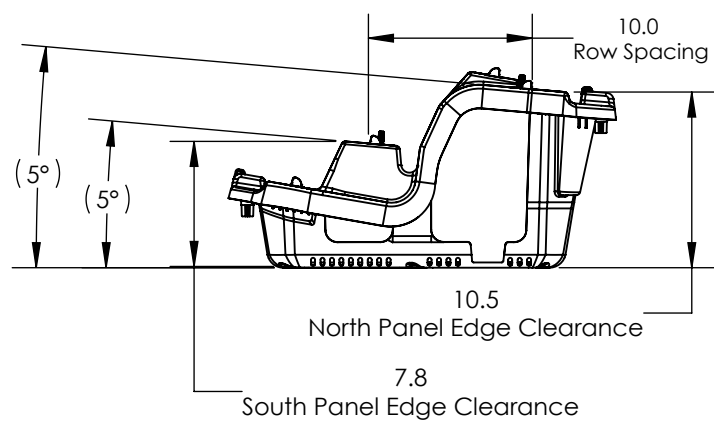

ITEM NO	DESCRIPTION	QTY IN KIT
1	BX CHASSIS 5 DEG ASSEMBLY	1

Part Number	Description
BX-5D-P1	BX CHASSIS 5 DEG

1) BX Chassis 5 Deg Assembly

Property	Value
Material	BASF ULTRAMID 8233GHS
Finish	Black